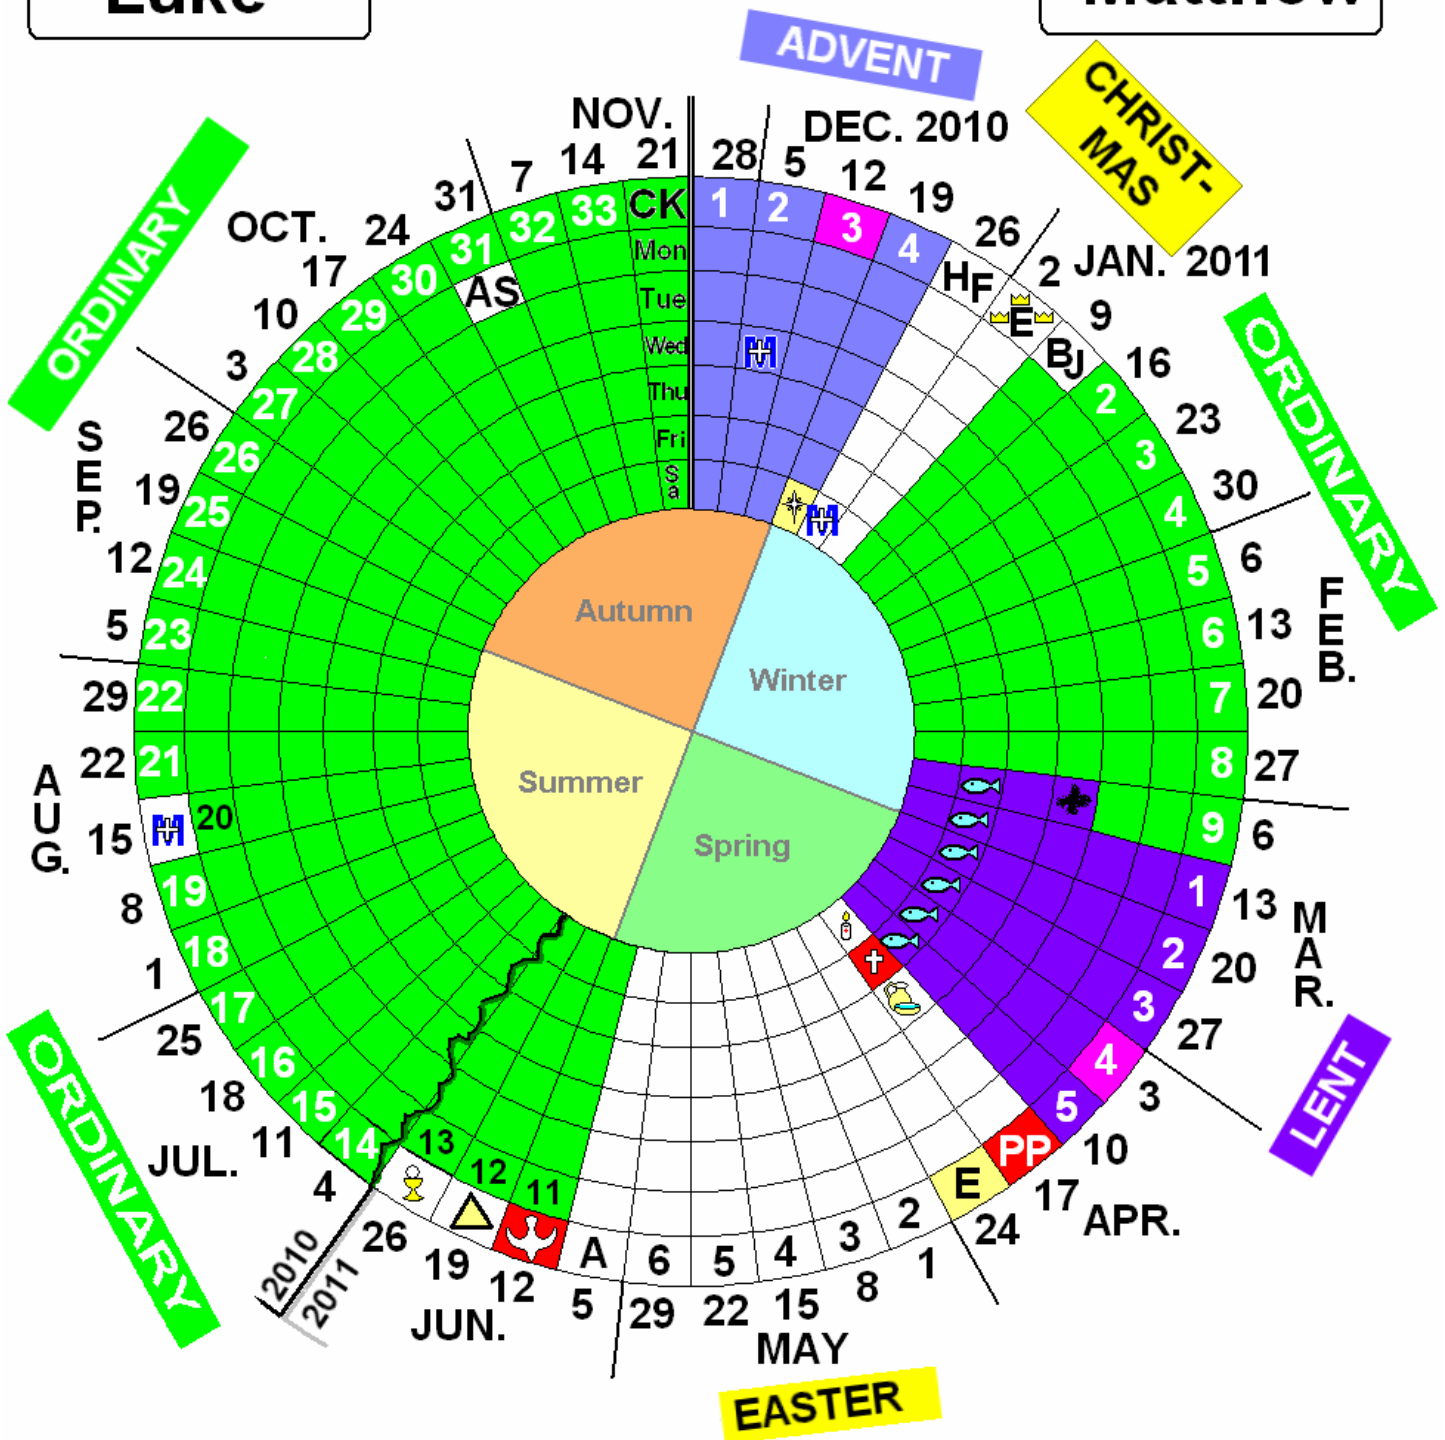

2010

The Liturgical Year

2011

YEAR C
Luke

YEAR A
Matthew

2010 MAJOR FEAST & SOLEMNITIES

- Aug 15 Assumption of Mary
- Nov 1 All Saints
- Nov 2 All Souls
- Nov 21 Christ the King
- Dec 5 Advent begins
- Dec 8 Immaculate Conception of Mary
- Dec 25 Christmas
- Dec 27 Holy Family
- Jan 1 '11 Mary, Mother of God

2011 MAJOR FEAST & SOLEMNITIES

- Jan 2 Epiphany
- Jan 9 Baptism of Jesus
- Mar 9 Ash Wednesday
- Apr 17 Palm Sunday of the Lord's Passion
- Apr 24 Easter Sunday
- Jun 5 Ascension of Christ
- Jun 12 Pentecost
- Jun 19 Holy Trinity
- Jun 26 Body & Blood of Christ